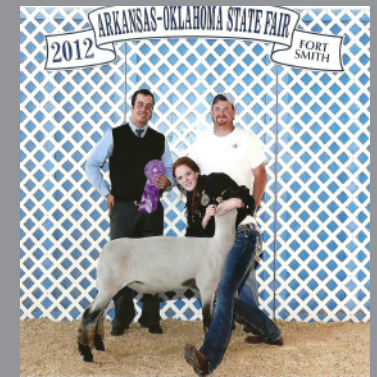

## SHOW LAMBS

WHITES      CROSSES  
BLACKFACES

2nd Place Class 5 Finewool Cross  
2012 San Antonio Stock Show & Rodeo  
Tyler Griffith

**Dowell Lamb Sale**  
Sunday April 14, 2013  
**TUCUMCARI FAIRGROUNDS**  
**SALE STARTS AT 12 NOON**

**Champion Finewool Cross**  
**2012 New Mexico State Fair**  
Kevyn Thompson

Reserve Grand Champion & Champion Cross  
2012 Eddy County Fair  
Weston Leonard

Grand Champion & Champion Blackface  
2012 Guadalupe County Fair  
Guy Cowden

Champion Shropshire  
2012 Arkansas-Oklahoma State Fair  
Haley Ashwood

## 2012 Winners New Mexico State Fair

- Champion Finewool Cross
- 1st Place Light Weight Finewool Cross
- 2nd Place Light Weight Finewool Cross
- 2nd Place Middle Weight Mutton Cross